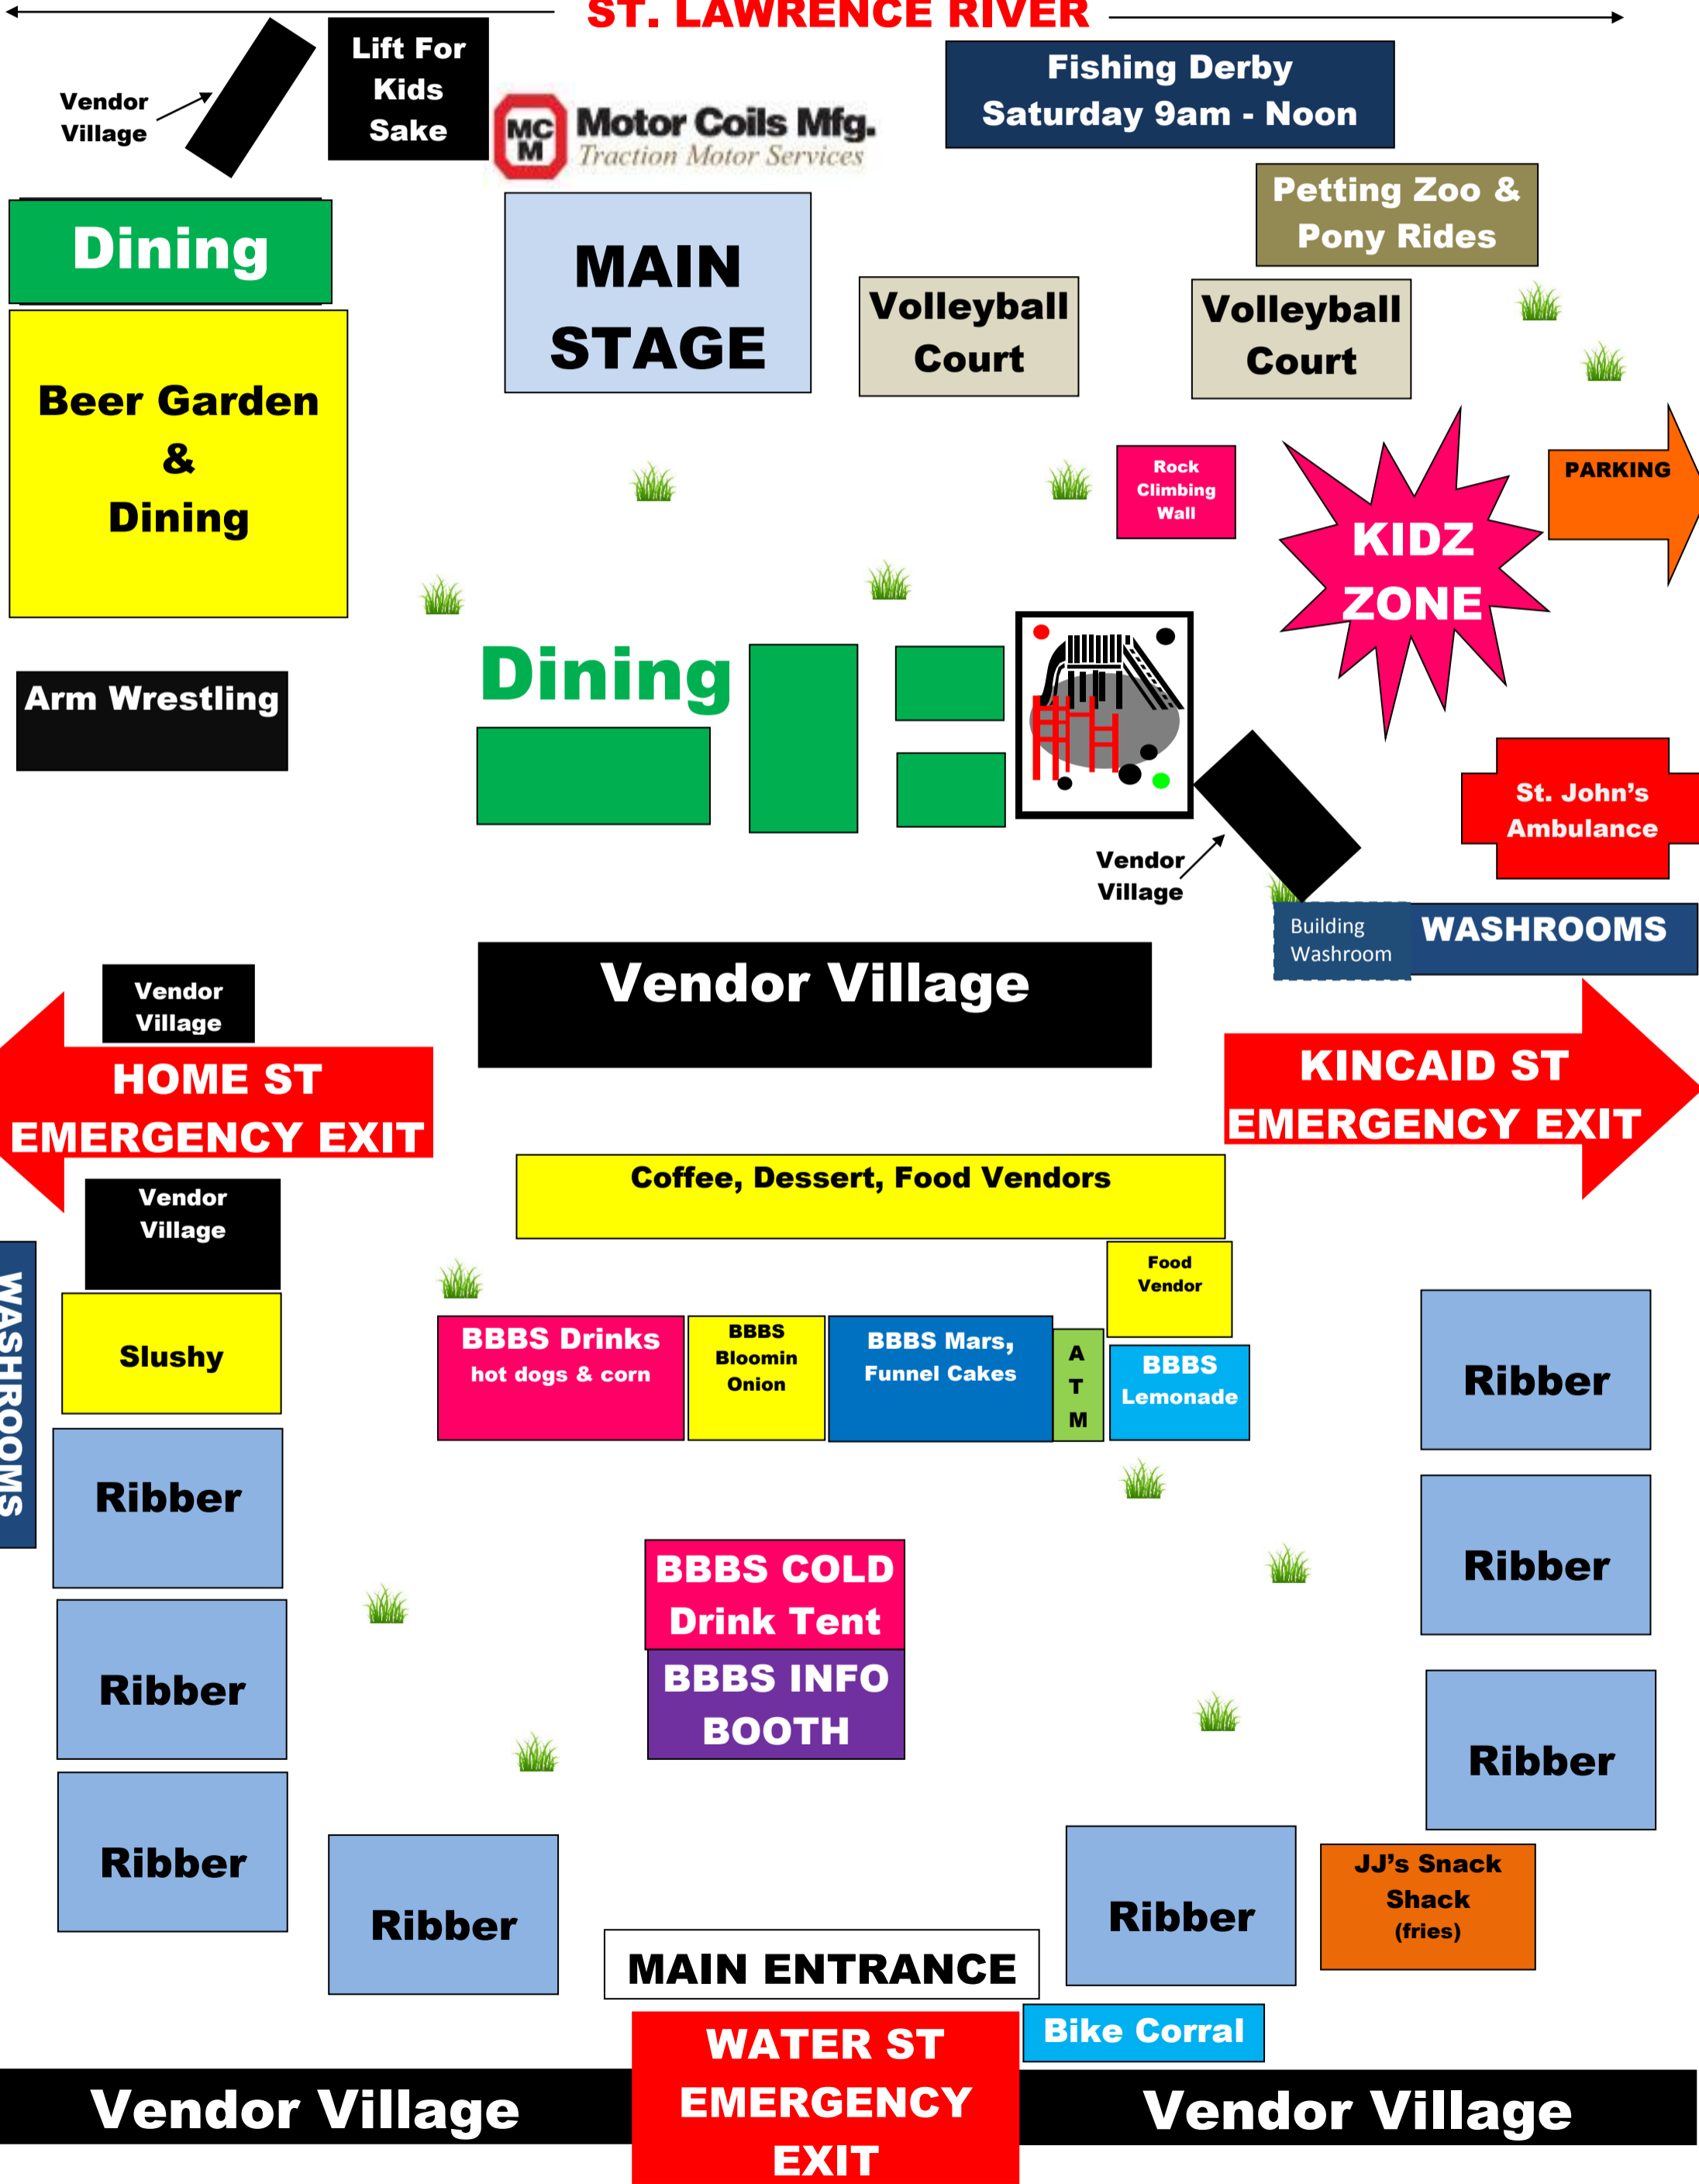

BROCKVILLE RIBFEST

Big Brothers Big Sisters
of Leeds and Grenville

Site Map

ST. LAWRENCE RIVER

Dining

Beer Garden & Dining

Arm Wrestling

Dining

Vendor Village

Vendor Village

HOME ST EMERGENCY EXIT

Vendor Village

WASHROOMS

Slushy

Ribber

Ribber

Food Vendor

BBBS COLD Drink Tent
BBBS INFO BOOTH

Ribber

Ribber

Ribber

Ribber

JJ's Snack Shack
(fries)

MAIN ENTRANCE

WATER ST EMERGENCY EXIT

Bike Corral

Vendor Village

Vendor Village

WASHROOMS
Building Washroom

KINCAID ST EMERGENCY EXIT

St. John's Ambulance

PARKING